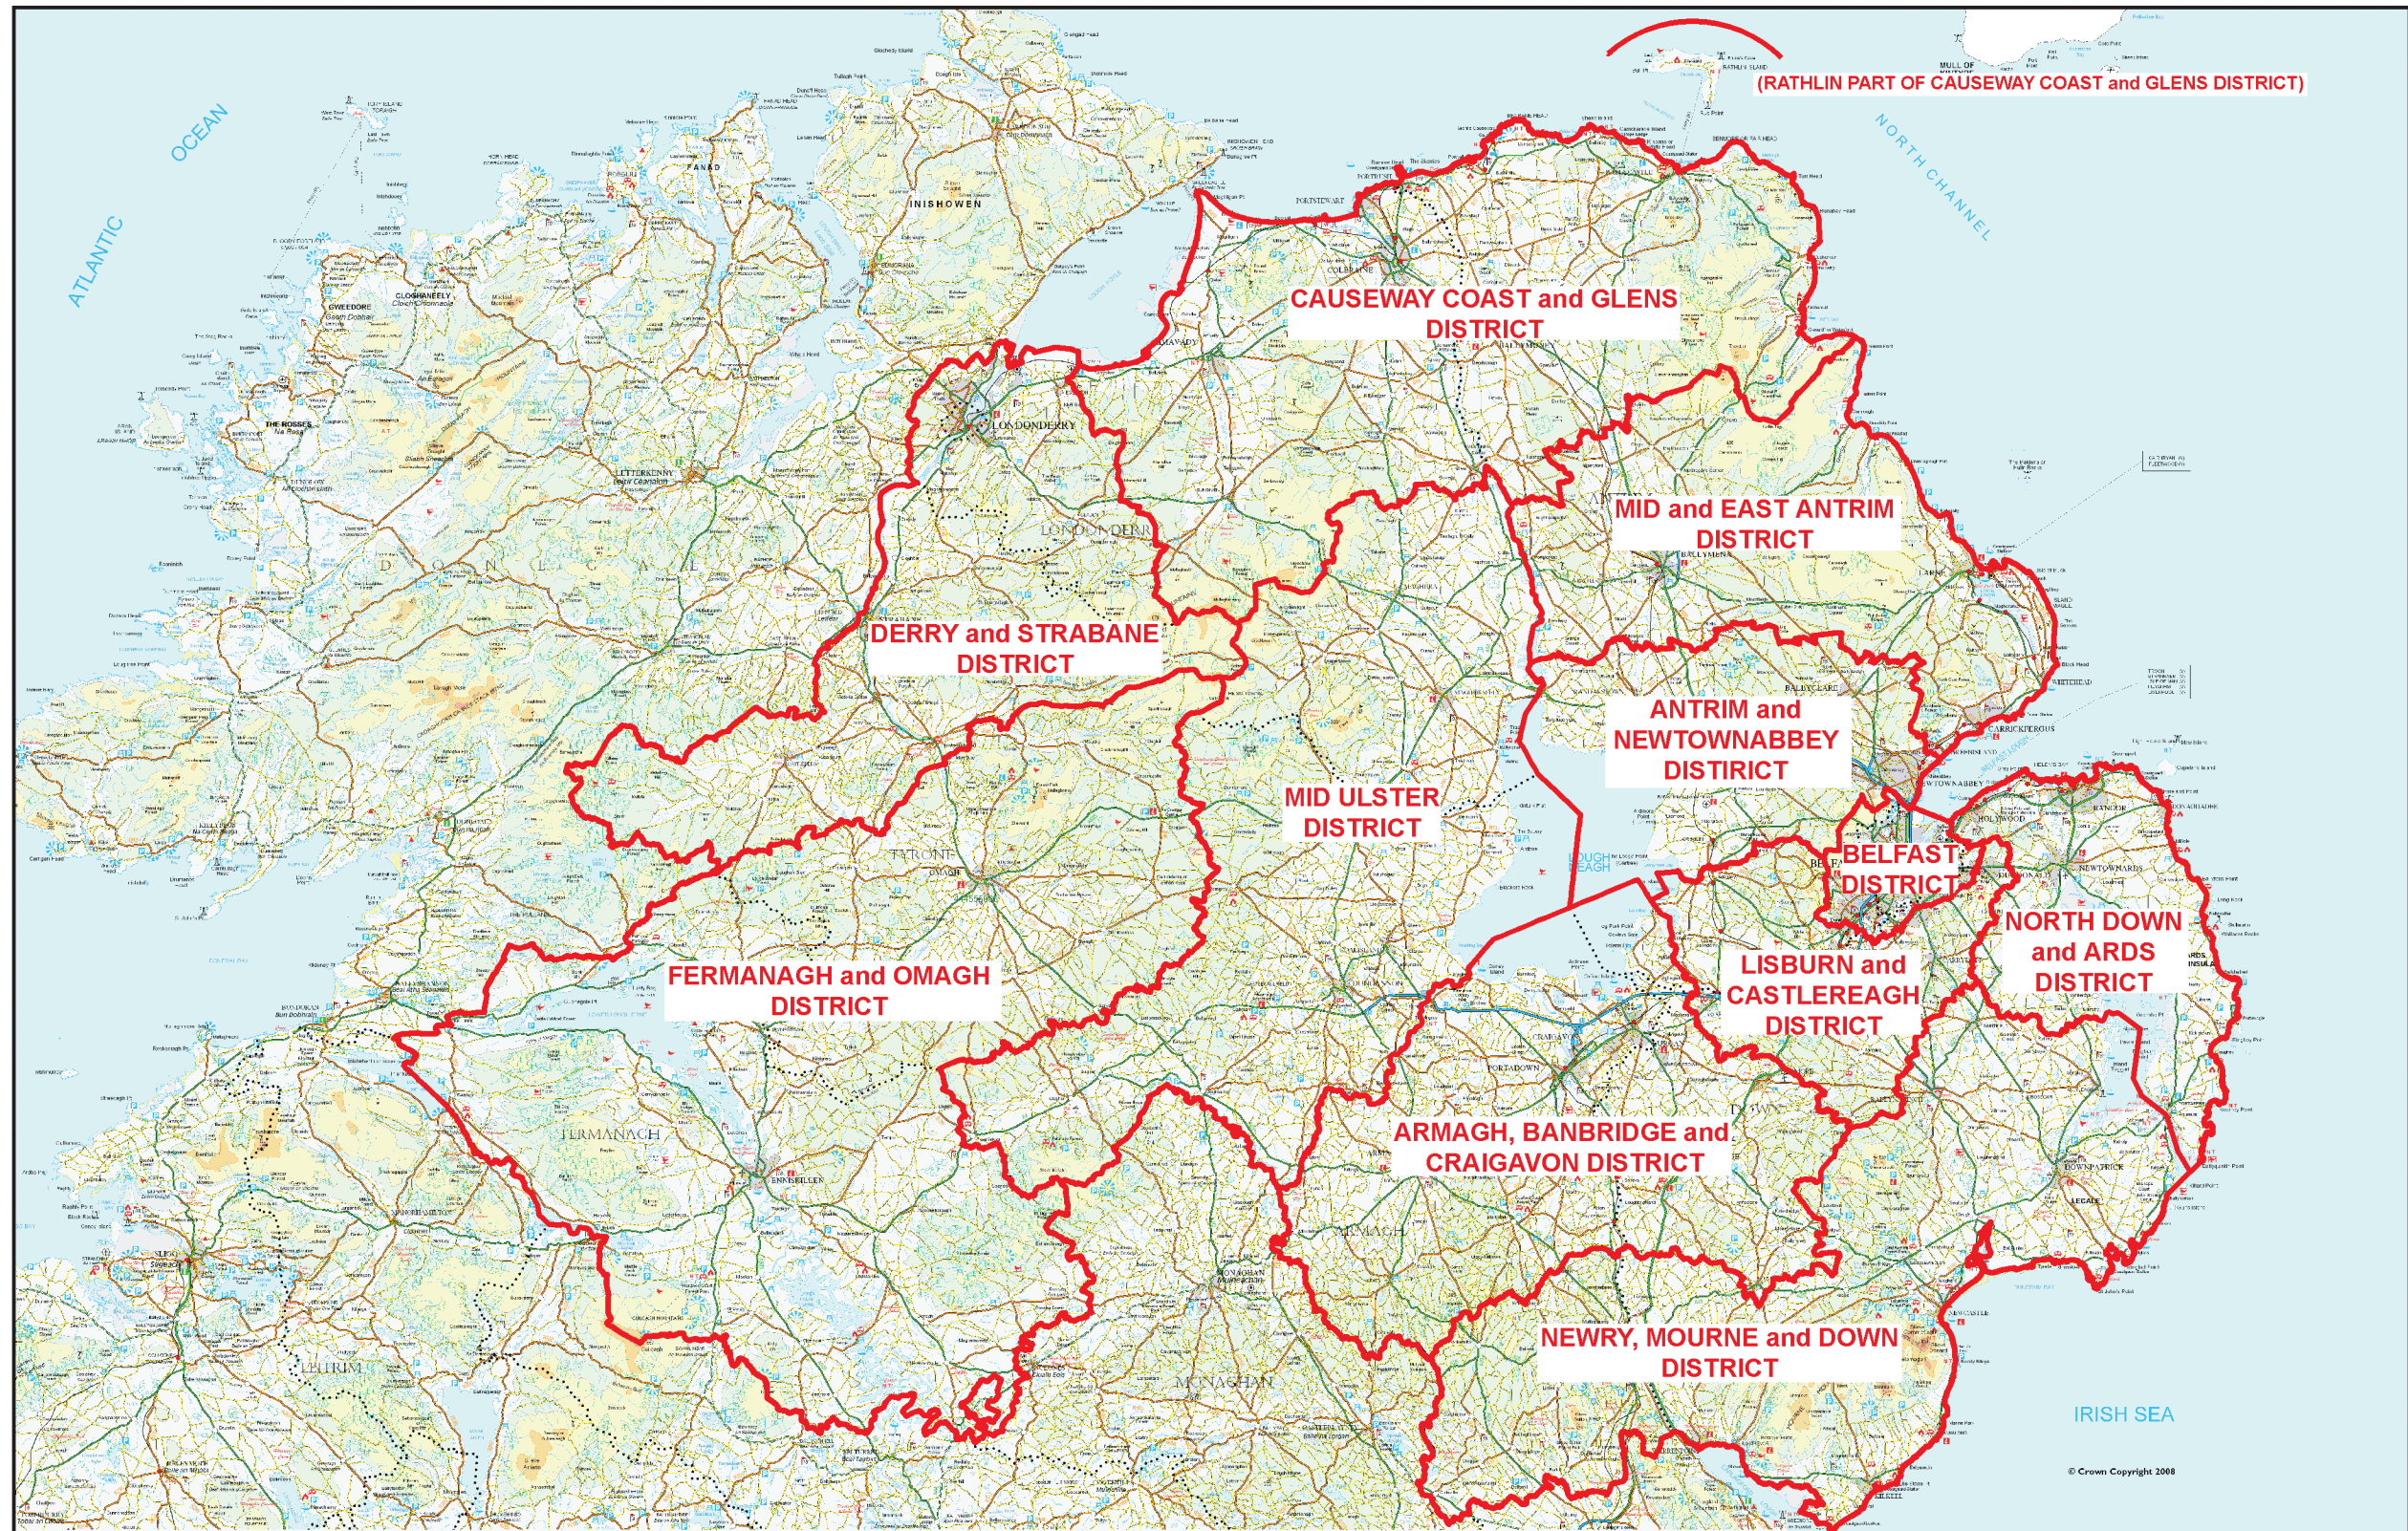

LOCAL GOVERNMENT BOUNDARIES COMMISSIONER FOR NORTHERN IRELAND

Local Government District Boundaries for Northern Ireland

Web: <http://www.lgbc-ni.org>

E-mail: webmail@lgbc-ni.org

Due to constraints of scale some ward names are not shown.
© Crown Copyright 2009

— LOCAL GOVERNMENT DISTRICT
 — WARD