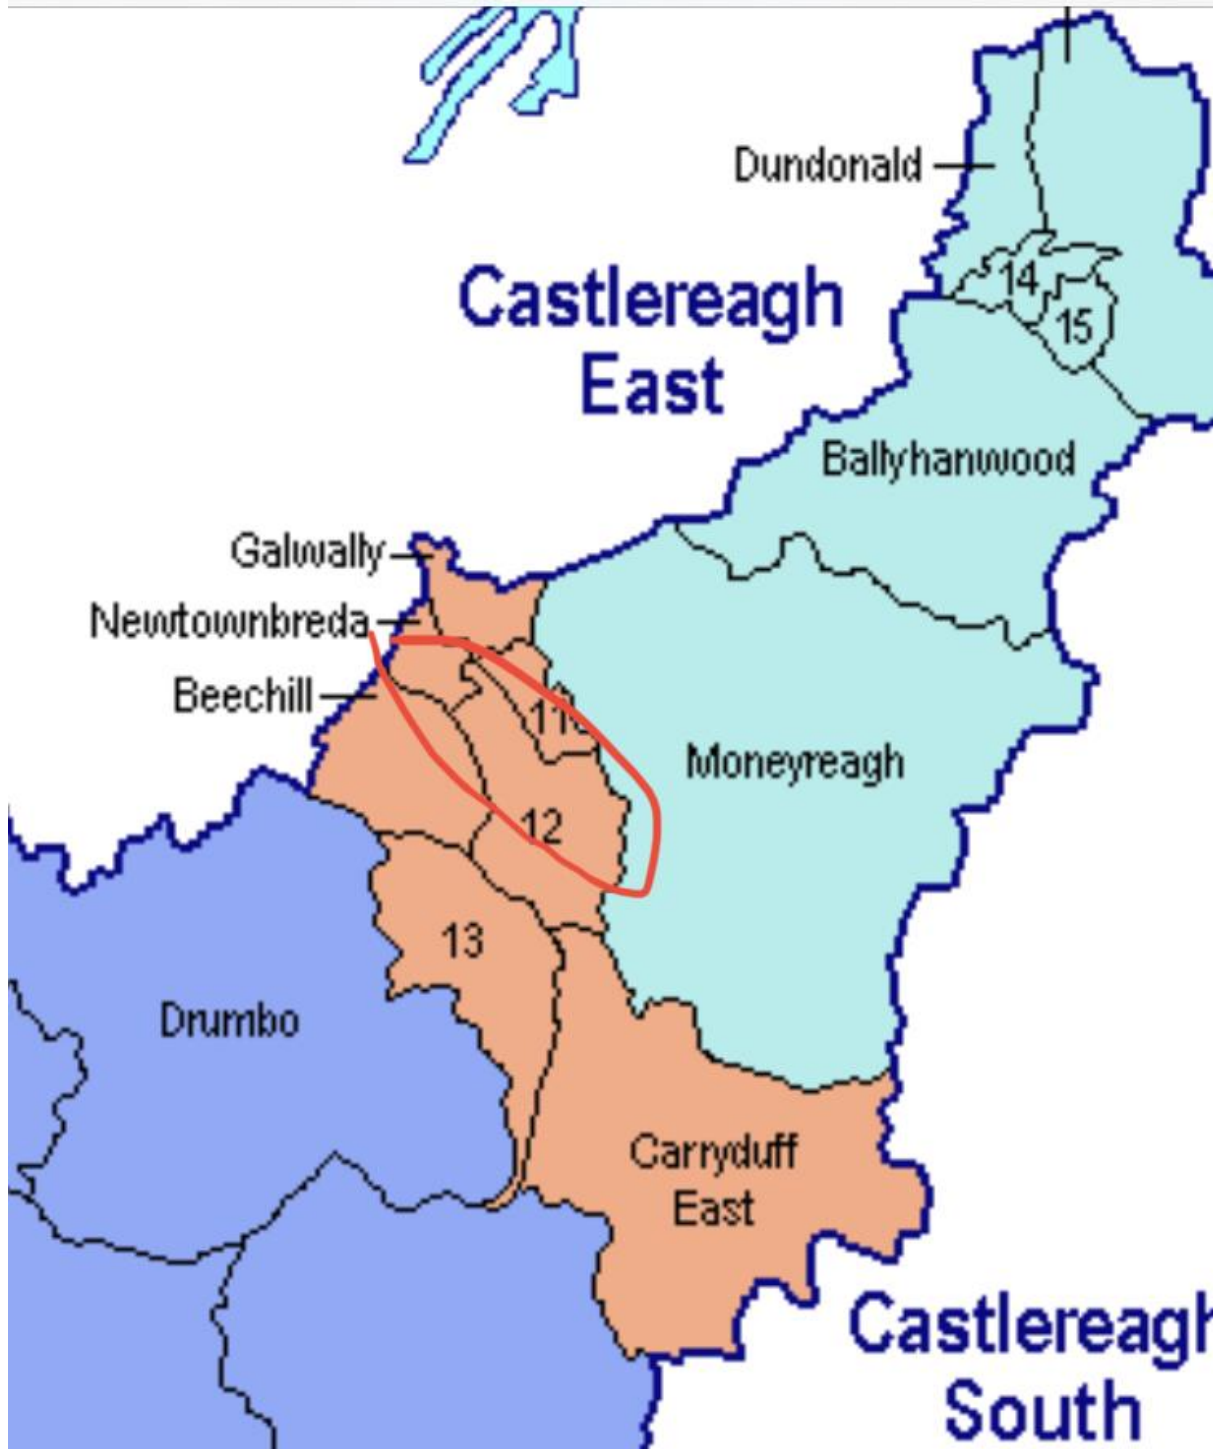

Lisburn & Castlereagh – received 13th August 2021

From: Redacted

Sent: 13 August 2021 12:27

To: Consultation <consultation@lgbc-ni.org.uk>

Subject: Clarification

Good afternoon,

Could it please be clarified if this is a typo. The Newtownbreda and Knockbracken wards are listed as Castlereagh East (they are currently Castlereagh South) and this would essentially cut off the Galwally and Cairnshill wards from the rest of Castlereagh south. See map attached. This doesn't make geographical or numerical sense. Castlereagh East would become a huge DEA (geographically and in terms of voters) and Castlereagh South tiny.